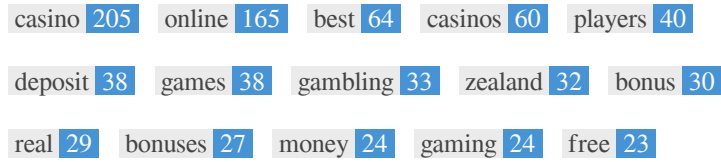

Keywords Cloud

This Keyword Cloud provides an insight into the frequency of keyword usage within the page.

It's important to carry out keyword research to get an understanding of the keywords that your audience is using. There are a number of keyword research tools available online to help you choose which keywords to target.

Keyword Consistency

Keywords	Freq	Title	Desc	<H>
casino	205	✓	✓	✓
online	165	✓	✓	✓
best	64	✓	✓	✓
casinos	60	✓	✓	✓
players	40	✗	✓	✗
deposit	38	✗	✗	✓
games	38	✗	✗	✗
gambling	33	✗	✗	✓
zealand	32	✗	✓	✓
bonus	30	✗	✓	✓
real	29	✓	✗	✓
bonuses	27	✗	✗	✓
money	24	✓	✗	✓
gaming	24	✗	✗	✓
free	23	✗	✗	✓

This table highlights the importance of being consistent with your use of keywords.

To improve the chance of ranking well in search results for a specific keyword, make sure you include it in some or all of the following: page URL, page content, title tag, meta description, header tags, image alt attributes, internal link anchor text and backlink anchor text.