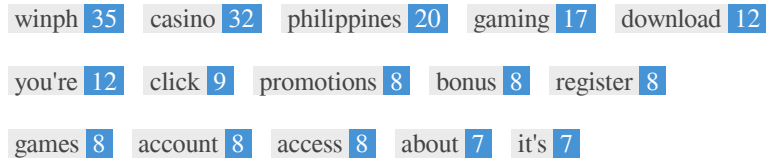

Keywords Cloud

This Keyword Cloud provides an insight into the frequency of keyword usage within the page.

It's important to carry out keyword research to get an understanding of the keywords that your audience is using. There are a number of keyword research tools available online to help you choose which keywords to target.

Keyword Consistency

Keywords	Freq	Title	Desc	<H>
winph	35	✓	✓	✓
casino	32	✓	✓	✓
philippines	20	✓	✓	✓
gaming	17	✗	✗	✓
download	12	✗	✗	✓
you're	12	✗	✗	✗
click	9	✗	✗	✗
promotions	8	✗	✗	✓
bonus	8	✗	✗	✓
register	8	✗	✓	✓
games	8	✗	✗	✓
account	8	✗	✗	✓
access	8	✗	✗	✓
about	7	✗	✗	✗
it's	7	✗	✗	✗

This table highlights the importance of being consistent with your use of keywords.

To improve the chance of ranking well in search results for a specific keyword, make sure you include it in some or all of the following: page URL, page content, title tag, meta description, header tags, image alt attributes, internal link anchor text and backlink anchor text.